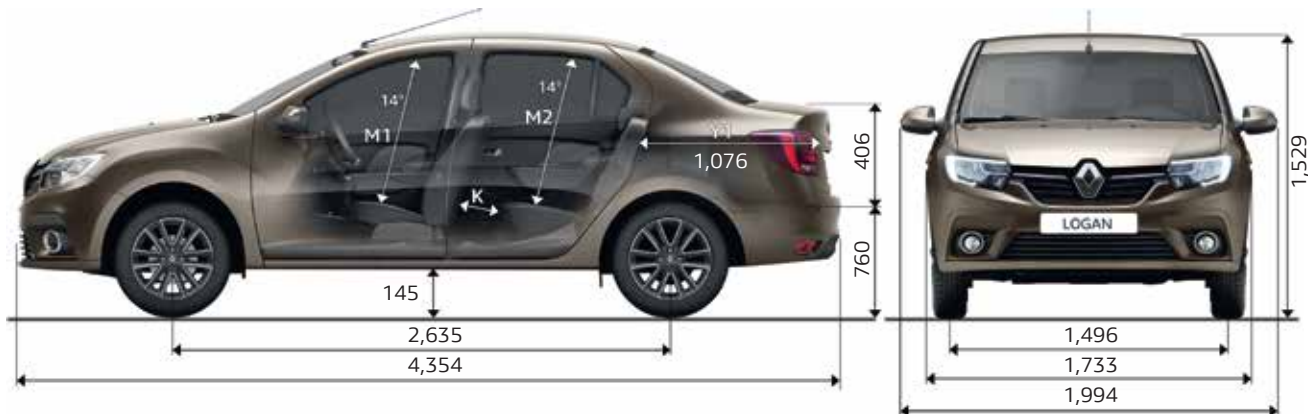

DIMENSIONS