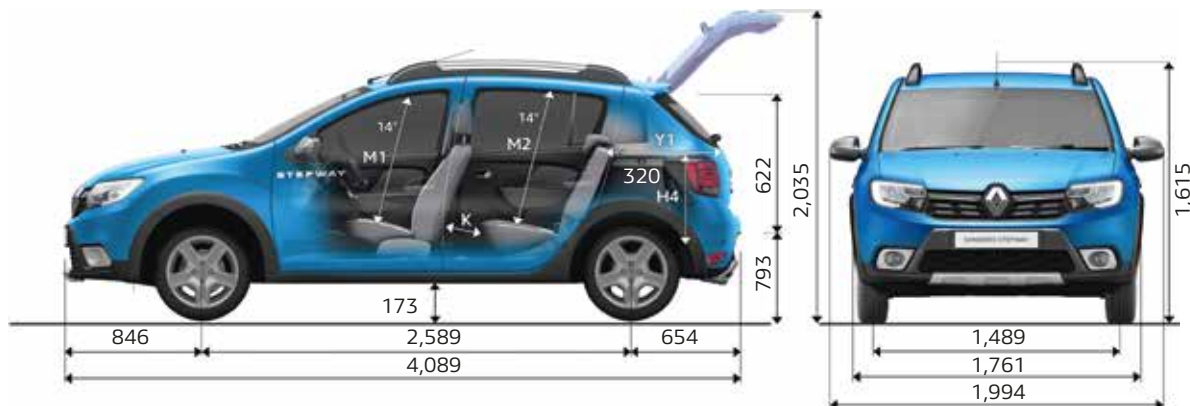

DIMENSIONS